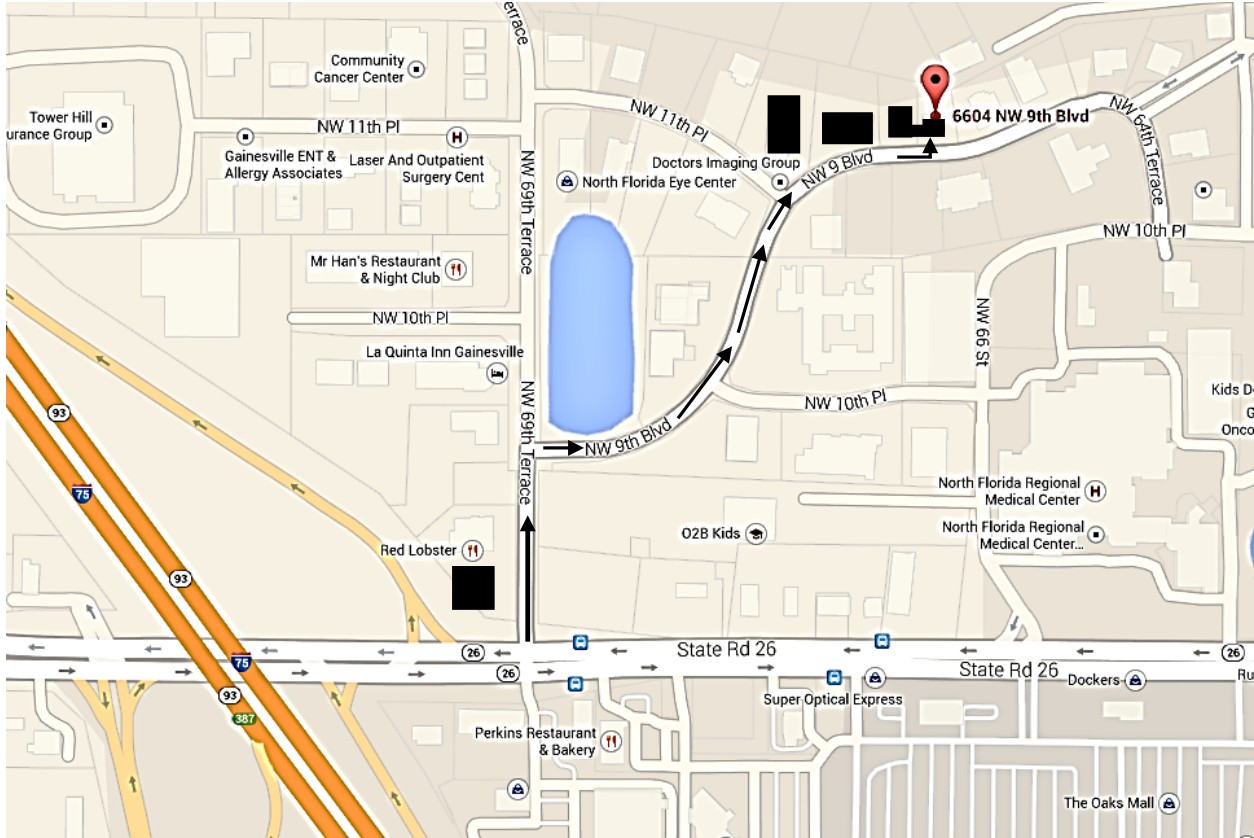

Sleep Solutions of North Florida, LLC
 6604 NW 9th Blvd Gainesville, FL 32605
 Phone: (352) 872-5678
 Fax: (352) 577-0277

From Alachua (North):

1. Head NW on MLK BLVD toward NW 141st/N Main St
2. Merge onto I-75 S via the ramp to Tampa
3. Take Exit 387 for SR-26 towards Gainesville
4. Merge onto W Newberry Rd
5. Turn left onto NW 69th Terrace
6. Take 1st right onto 9th Blvd
7. Destination will be on left

From Chiefland (West):

1. Head south on S Main St toward SW 4th Ave
2. Take FL-500 to FL-24 E
3. Continue on FL-24, merge onto I-75 via the ramp to Lake City
4. Take Exit 387 for SR-26/Newberry Rd toward Gainesville
5. Merge onto W Newberry Road
6. Turn Left onto NW 69th Terrace
7. Take 1st right onto 9th Blvd
8. Destination will be on the left

From Micanopy (South):

1. Get on I-75 N from NW Seminary Ave
2. Continue on I-75 N
3. Take exit 387 for SR-26/W Newberry Rd
4. Merge onto W Newberry Road
5. Turn Left onto NW 69th Terrace
6. Take 1st right onto 9th Blvd
7. Destination will be on the left

From Starke (East):

1. Follow US-301 S and FL-24 W/NE Waldo Rd to E University Ave in Gainesville
2. Follow E University Ave and SR-26W
3. Turn right onto NW 69th Terrace
4. Take 1st right onto 9th Blvd
5. Destination will be on the left